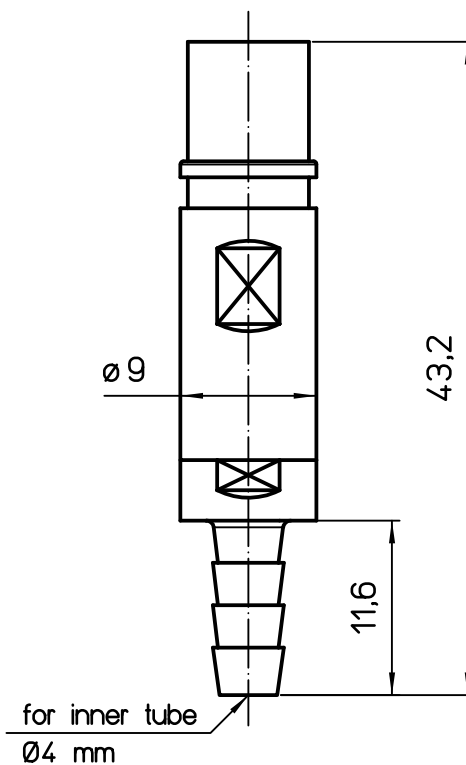

1

2

3

CX 3.0 MPV

CX 4.0 MPV

CX 6.0 MPV

REV.	DATE	SIGNATURE		
Dimensions in mm		Simplified representation with dimensions without tolerance		
Original Size A4		CX xx MPV		Scale 2:1
Date 28/07/21		Female metal pneumatic contacts, straight hose barbs tube inner Ø 3 - Ø 4 - Ø 6 mm		
Sign. S. Diasparra		with shut-off valve		