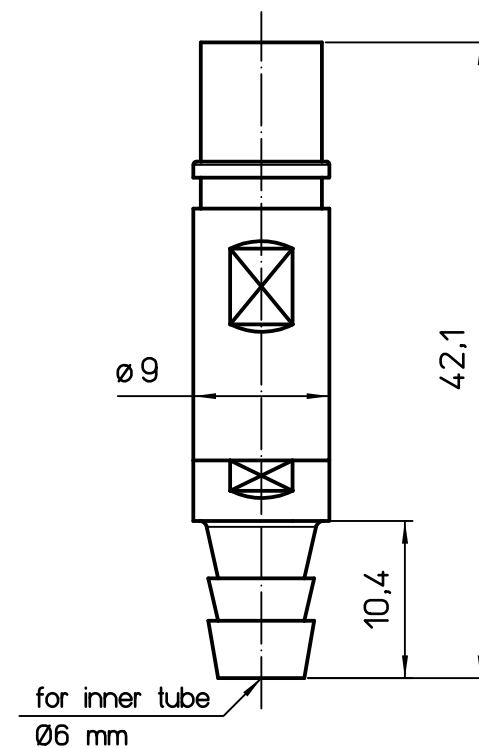

1

2

3

CX 3.0 MPV

CX 4.0 MPV

CX 6.0 MPV

REV.	DATE	SIGNATURE		
Dimensions in mm		Simplified representation with dimensions without tolerance		
Original Size A4		CX xx MPV		Scale 2:1
Date 28/07/21		Female metal pneumatic contacts, straight hose barbs tube inner Ø 3 - Ø 4 - Ø 6 mm		
Sign. S. Diasparra		with shut-off valve		