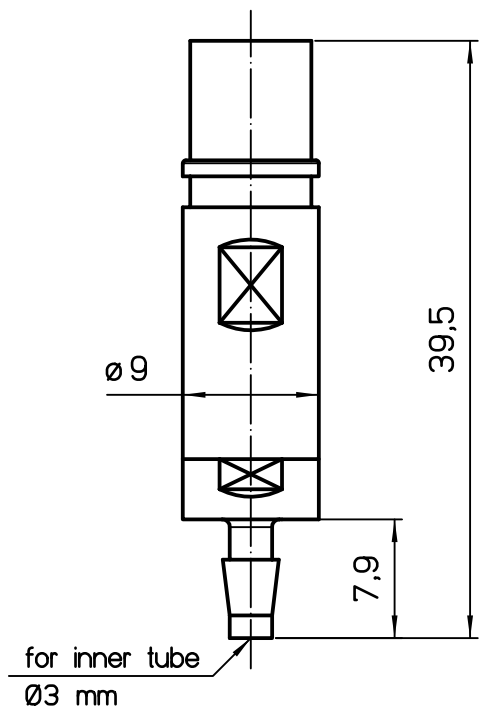

1

2

3

CX 3.0 MPV

CX 4.0 MPV

CX 6.0 MPV

REV.	DATE	SIGNATURE		
Dimensions in mm		Simplified representation with dimensions without tolerance		
Original Size A4		CX xx MPV		Scale 2:1
Date 28/07/21		Female metal pneumatic contacts, straight hose barbs tube inner Ø 3 - Ø 4 - Ø 6 mm		
Sign. S. Diasparra		with shut-off valve		